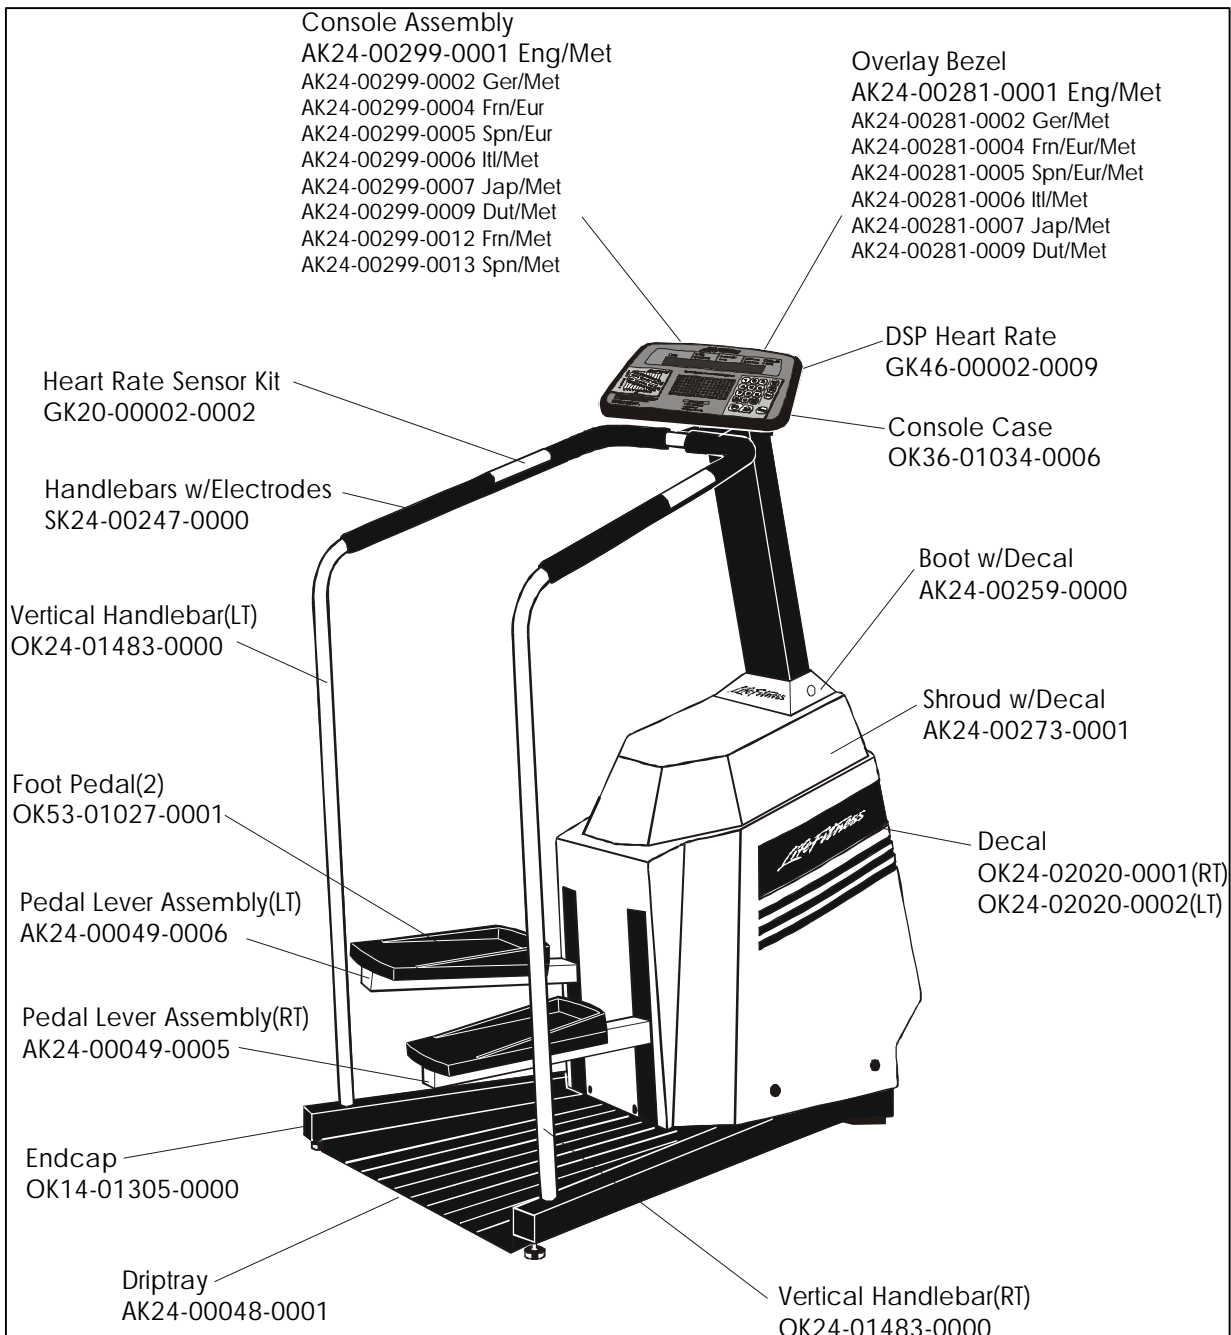

**LS-9500HR
STAIRCLIMBERS**

**GK24-00027-XXXX
SN:151142-UP**

**LS-9500HR
STAIRCLIMBERS**

**GK24-00027-XXXX
SN:151142-UP**

**LS-9500HR
STAIRCLIMBERS**

**GK24-00027-XXXX
SN:151142-UP**